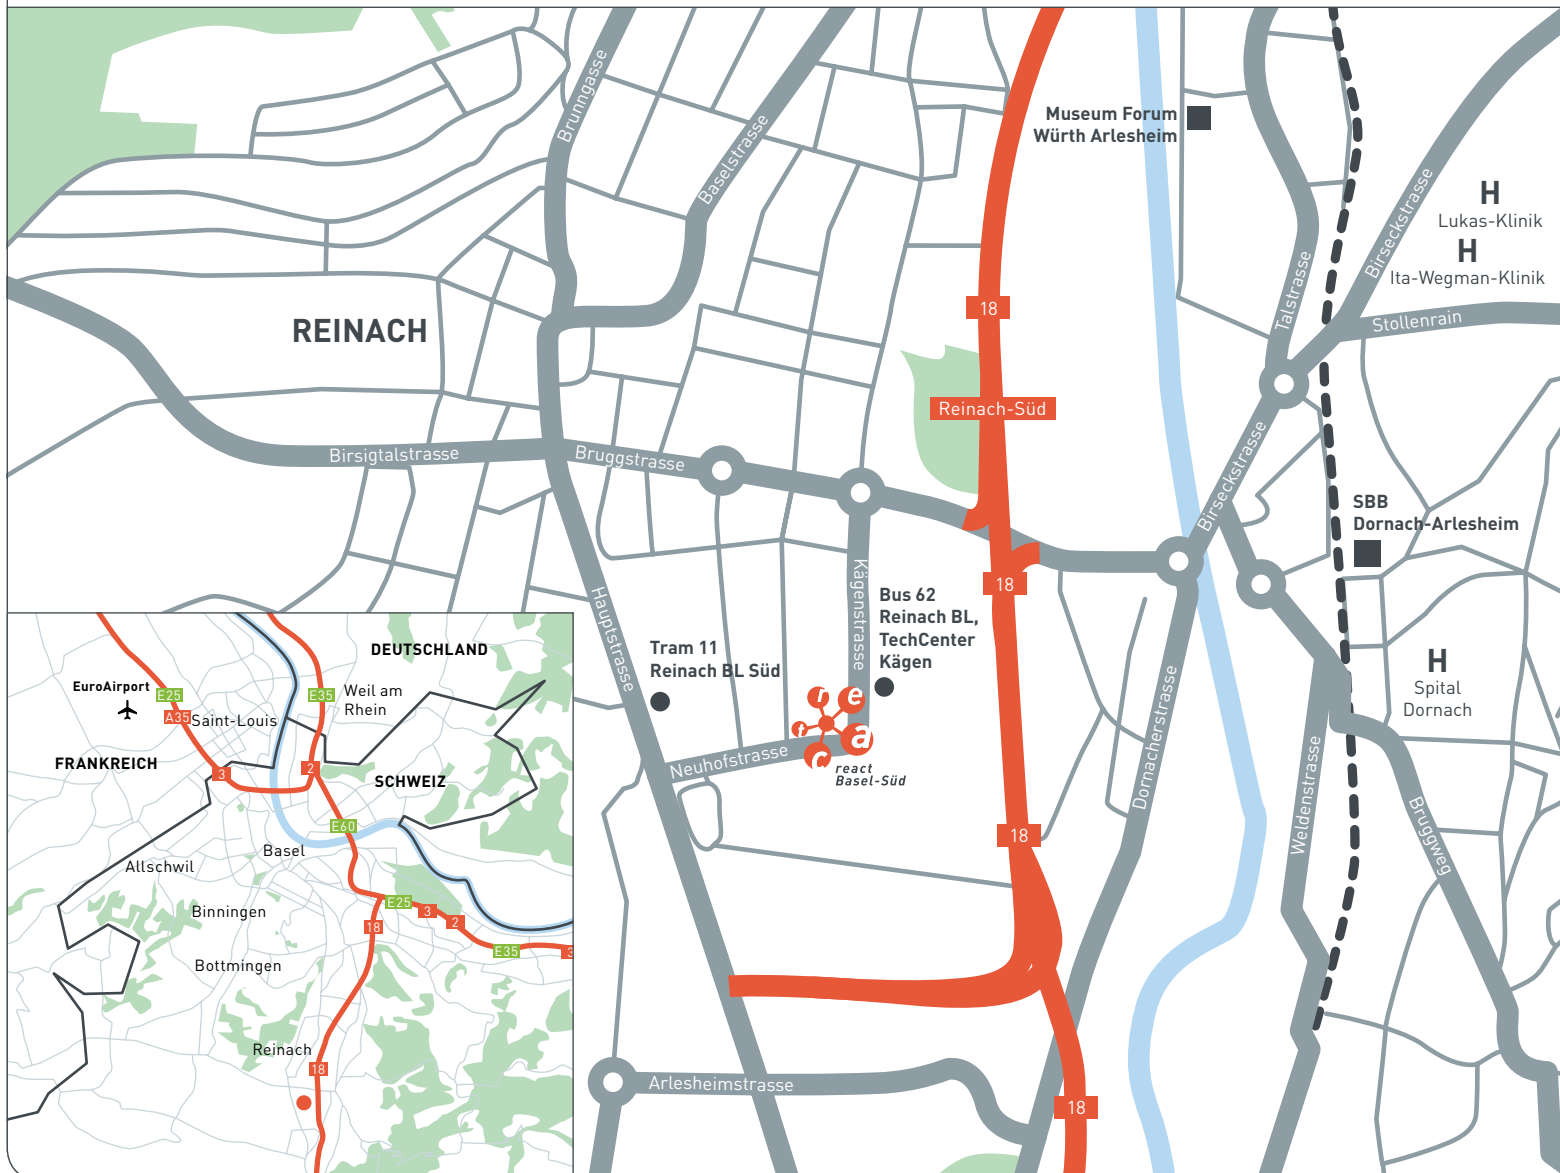

Infrastructure and Mobility

Address for navigation device

- Neuhofstrasse 11, 4153 Reinach, Switzerland

Arriving by car

- Highway Basel/Zurich/Bern
- Exit 6, Birsfelden-Hagnau towards Delémont/Muttenz (A18)
- Exit Reinach-Süd, towards Therwil (Bruggstrasse)
- Third exit in roundabout (Kägenstrasse)
- Continue to Neuhofstrasse 11 – destination is located on right-hand side
- Parking available in front of the building

Arriving by public transport

- From main train station Basel SBB
- Tram 11 (St. Louis Grenze-Aesch BL Dorf), runs every 7 minutes
- Exit at Reinach Süd stop
- By foot to react Basel-Süd, 8 minutes

From Biel-Benken or Dornach/Arlesheim

- Bus 62 (Biel-Benken-Therwil-Reinach-Dornach/Arlesheim), runs every 20 minutes
- Exit at Reinach BL, TechCenter stop Kägen

For further information, please contact:

smeyers AG

Thomas Schneeberger
Telephone +41 (0)58 322 88 61
e-mail thomas.schneeberger@smeyers.ch